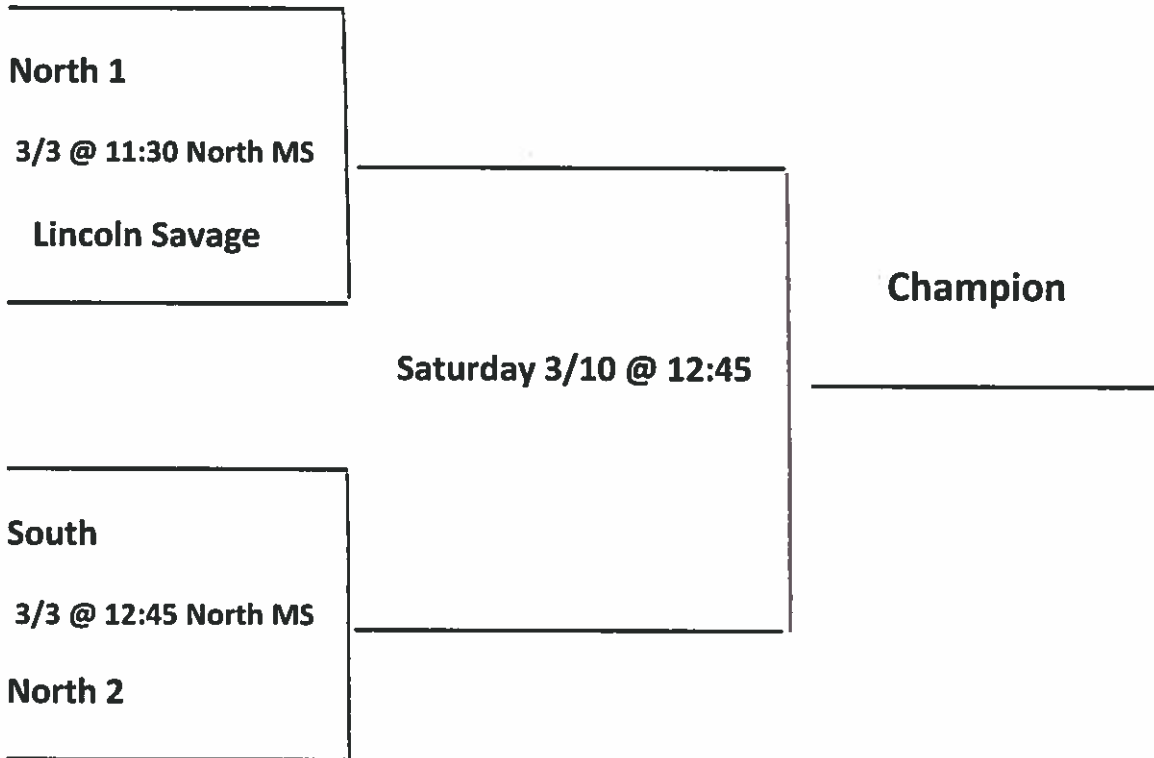

**BOYS & GIRLS CLUBS
OF THE ROGUE VALLEY**

2018

**Basketball Playoff Schedule
Middle School Girls Division**

GREAT FUTURES START [HERE.](#)